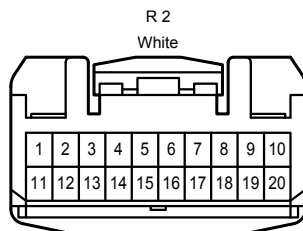

Audio System <w/o LEXUS Navigation System>

Audio System <w/o LEXUS Navigation System>

* 4 : 12 Speaker
 * 5 : 9 Speaker

Audio System <w/o LEXUS Navigation System>

Audio System <w/o LEXUS Navigation System>

S 37
Black

S 39
White

S 40
White

S 41
White

S 42
White

S 43
White

S 44
White

W 6
White

2A
White

2B
Black

2D
Black

2E
White

3A
White

3B
Black

IG
White

IK
White