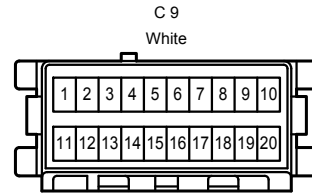

Audio System <w/o LEXUS Navigation System>

Audio System <w/o LEXUS Navigation System>

* 4 : 12 Speaker
 * 5 : 9 Speaker

Audio System <w/o LEXUS Navigation System>

Audio System <w/o LEXUS Navigation System>

S 37
Black

S 39
White

S 40
White

S 41
White

S 42
White

S 43
White

S 44
White

W 6
White

2A
White

2B
Black

2D
Black

2E
White

3A
White

3B
Black

IG
White

IK
White