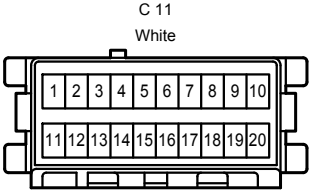

Audio System <w/o LEXUS Navigation System>

Audio System <w/o LEXUS Navigation System>

* 4 : 12 Speaker
 * 5 : 9 Speaker

Audio System <w/o LEXUS Navigation System>

Audio System <w/o LEXUS Navigation System>

S 37
Black

S 39
White

S 40
White

S 41
White

S 42
White

S 43
White

S 44
White

W 6
White

2A
White

2B
Black

2D
Black

2E
White

3A
White

3B
Black

IG
White

IK
White