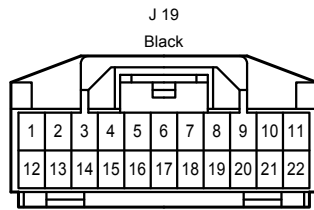

Audio System <w/o LEXUS Navigation System>

Audio System <w/o LEXUS Navigation System>

* 4 : 12 Speaker
 * 5 : 9 Speaker

Audio System <w/o LEXUS Navigation System>

Audio System <w/o LEXUS Navigation System>

S 37
Black

S 39
White

S 40
White

S 41
White

S 42
White

S 43
White

S 44
White

W 6
White

2A
White

2B
Black

2D
Black

2E
White

3A
White

3B
Black

IG
White

IK
White