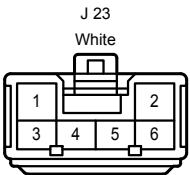

Audio System <w/o LEXUS Navigation System>

Audio System <w/o LEXUS Navigation System>

* 4 : 12 Speaker
 * 5 : 9 Speaker

Audio System <w/o LEXUS Navigation System>

Audio System <w/o LEXUS Navigation System>

2A
White

2B
Black

2D
Black

2E
White

3A
White

3B
Black

IG
White

IK
White