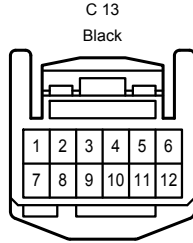

Audio System <w/o LEXUS Navigation System>

Audio System <w/o LEXUS Navigation System>

* 4 : 12 Speaker
 * 5 : 9 Speaker

Audio System <w/o LEXUS Navigation System>

Audio System <w/o LEXUS Navigation System>

S 37
Black

S 39
White

S 40
White

S 41
White

S 42
White

S 43
White

S 44
White

W 6
White

2A
White

2B
Black

2D
Black

2E
White

3A
White

3B
Black

IG
White

IK
White